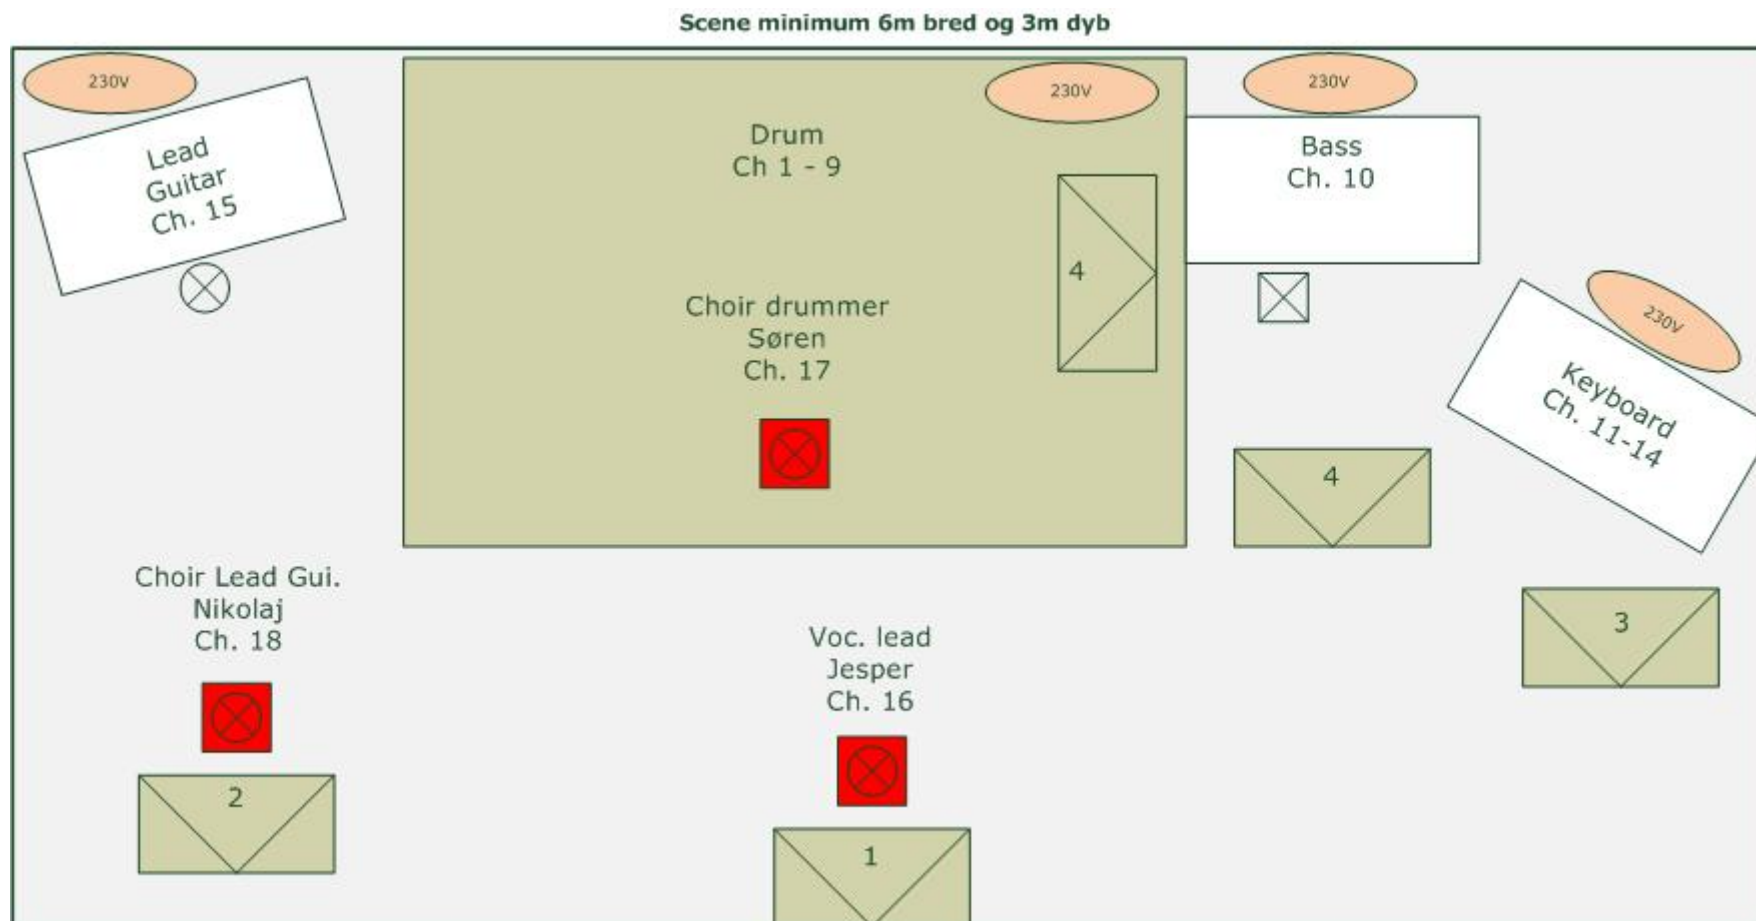

Sceneplan

Kanalplan

Kanal	Input	Mic / DI	Stand	Ins.	48v	Andet
1	BD	B52	Lille klump			
2	SD	E604		G1		
3	HH	Cond. Mic			X	
4	Tom 1	E604		G2		
5	Tom 2	E604		G3		
6	Tom 3	E604		G4		
7	Tom 4	E604		G5		
8	OH Left	Cond. mic.	Mic. stand		X	
9	OH Right	Cond. mic.	Mic. Stand		X	
10	Bass	DI XLR		C1	X	Egen
11	El-Klaver	DI XLR				
12	El-Klaver	DI XLR				
13	Synt.	DI XLR				
14	Synt	DI XLR				
15	Lead guitar	SM57	Lille klump			
16	Voc Lead	Beta58a	Solist klump	C2		
17	Choir drums	*)		C3		Egen
18	Choir Lead guitar	Beta58a	Mic. stand	C4		

*) Egen trådløst headset